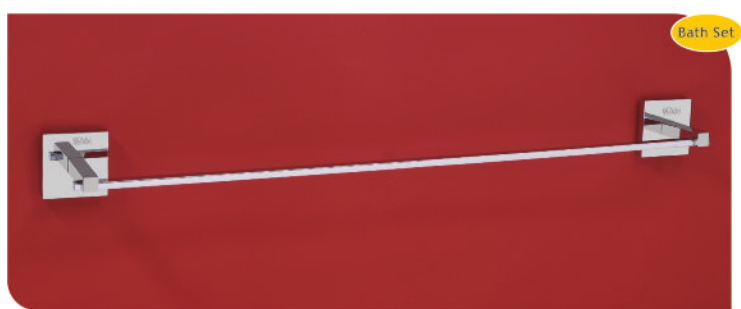

Towel Bar 24"

LE-2262 **Rs. 2565/-**

Towel Bar 18"

LE-2263 **Rs. 2450/-**