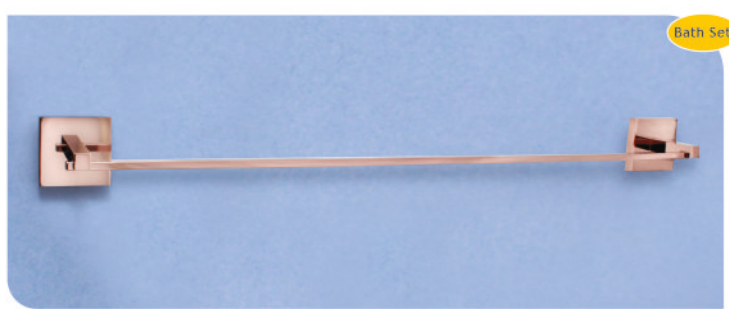

## Bath Accessories Fully Brass

Brass Soap Dish

LE-2251 (Rose Gold) **Rs. 1735/-**

Robe Hook

LE-2253 (Rose Gold) **Rs. 1275/-**

Napkin Ring

LE-2254 (Rose Gold) **Rs. 2130/-**

Towel Bar 24"