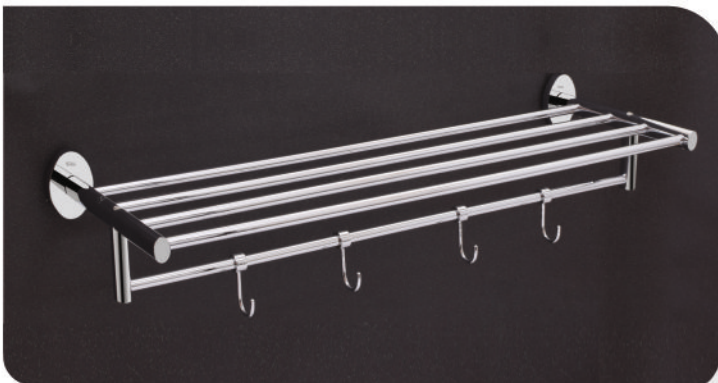

Towel Rack 18"

Towel Rack 24"

OP-2314

Rs. 5680/-