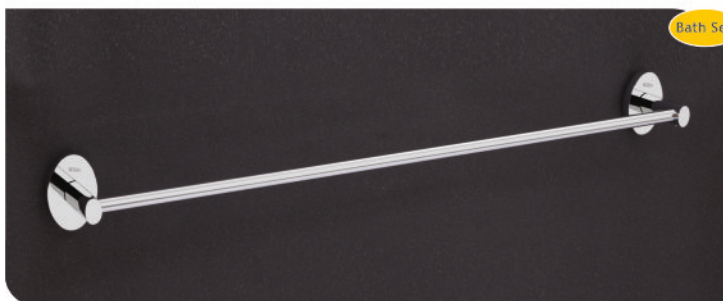

Bath Set

Towel Bar 24"

OP-2312

Rs. 2275/-

Towel Bar 18"

OP-2312

Rs. 2115/-