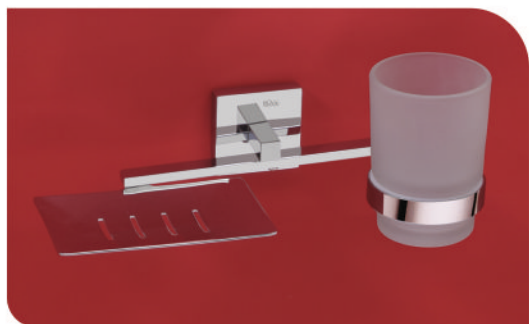

Lewis Collection

Finish : Chrome

Brass Soap Dish With Glass Tumbler Holder

LE-2259

Rs. 2200/-